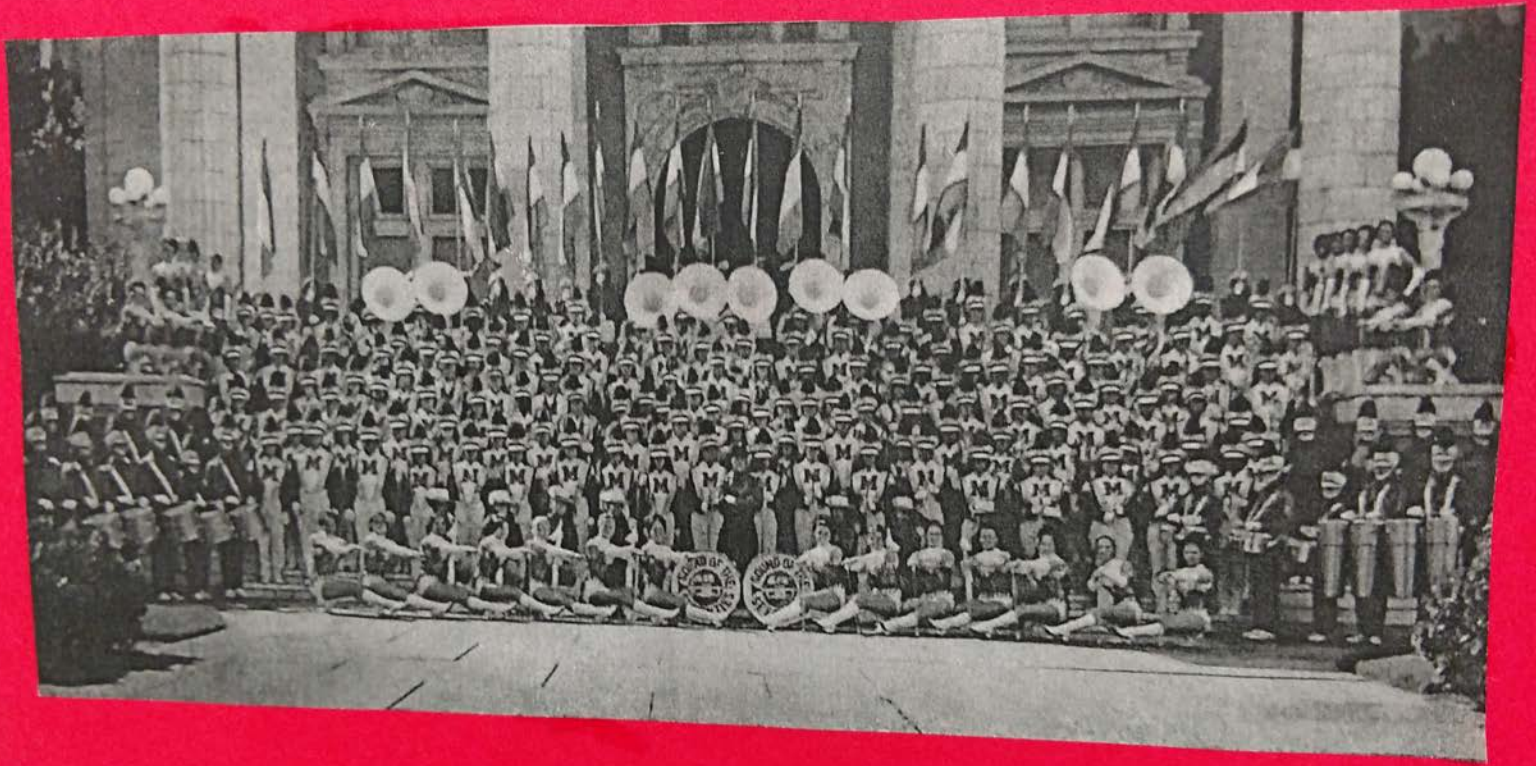

BAND  
Ronnie Touchstone

The 1992 - 93 Varsity Band of Vidor High School - Vidor, Texas

Goldbeck Co.

1992-93  
WIND ENSEMBLE

2004-2005 Band of Vidor High School

©Goldbeck Co.

Vidor High School - Band of 2010 - 2011

© Goldbeck Co.

THE BAND OF BANDS  
THE MIGHTY PIRATE MARCHING BAND  
2010-2011

Vidor High School - Band of 2013-2014

©Goldbeck Co.

*The  
Band of Bands*

2013

*The  
Mighty Pirate Marching Band*

2014

**THE MIGHTY PIRATE MARCHING  
BAND  
VIDOR, TEXAS**